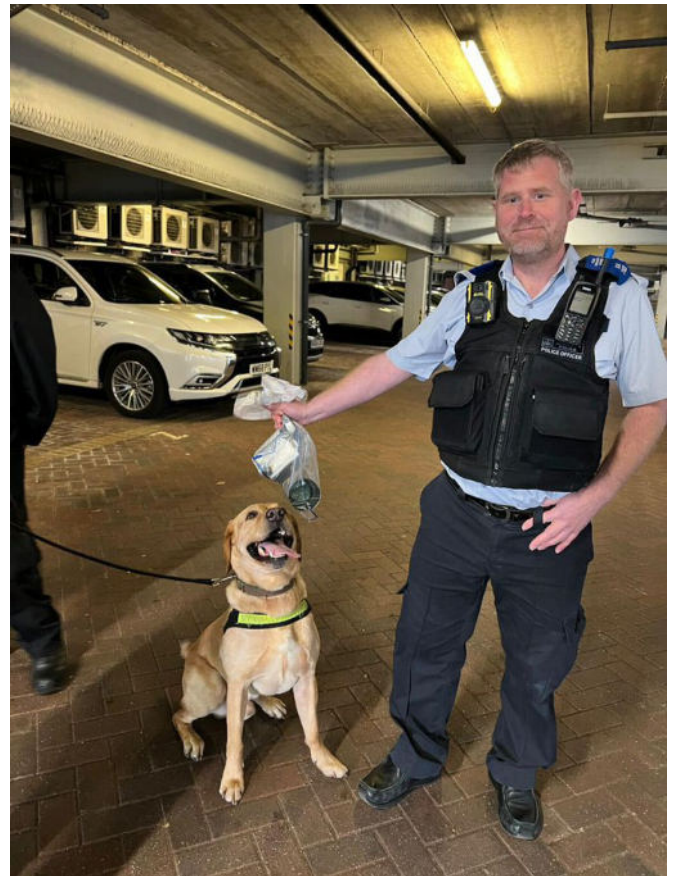

Palmers Green Safer Neighbourhood Team News

Apologies for the lack of newsletters the last few months. We have recently said goodbye to one of our police officers, PC Penders. He has moved to a new team away from Safer Neighbourhoods and had spent the last few months of his time on the team working with residents and other agencies to get a successful closure order for a property that had been causing a lot of concern and upset due to anti-social behaviour and drugs. We wish him well on his new team with new challenges. We are looking forward to welcoming his replacement soon. Watch this space.

We have also welcomed to the team a new Police Community Support Officer, PCSO Malgorzata Marzec along with a PCSO Jolanta Kurzynska to Highfield Ward which previously was part of Palmers Green Ward. Say hello to them if you see them around the area. They would like to get to know their new area and residents and understand the problems.

In March we added some extra resources for the day under Operation Elbert in form of some drugs dogs who helped us seize drugs and paraphernalia from a number of locations across Palmers Green ward. Also locations on Arnos Grove ward, Bowes ward and New Southgate ward.

We are looking to complete more of these operations in the near future.